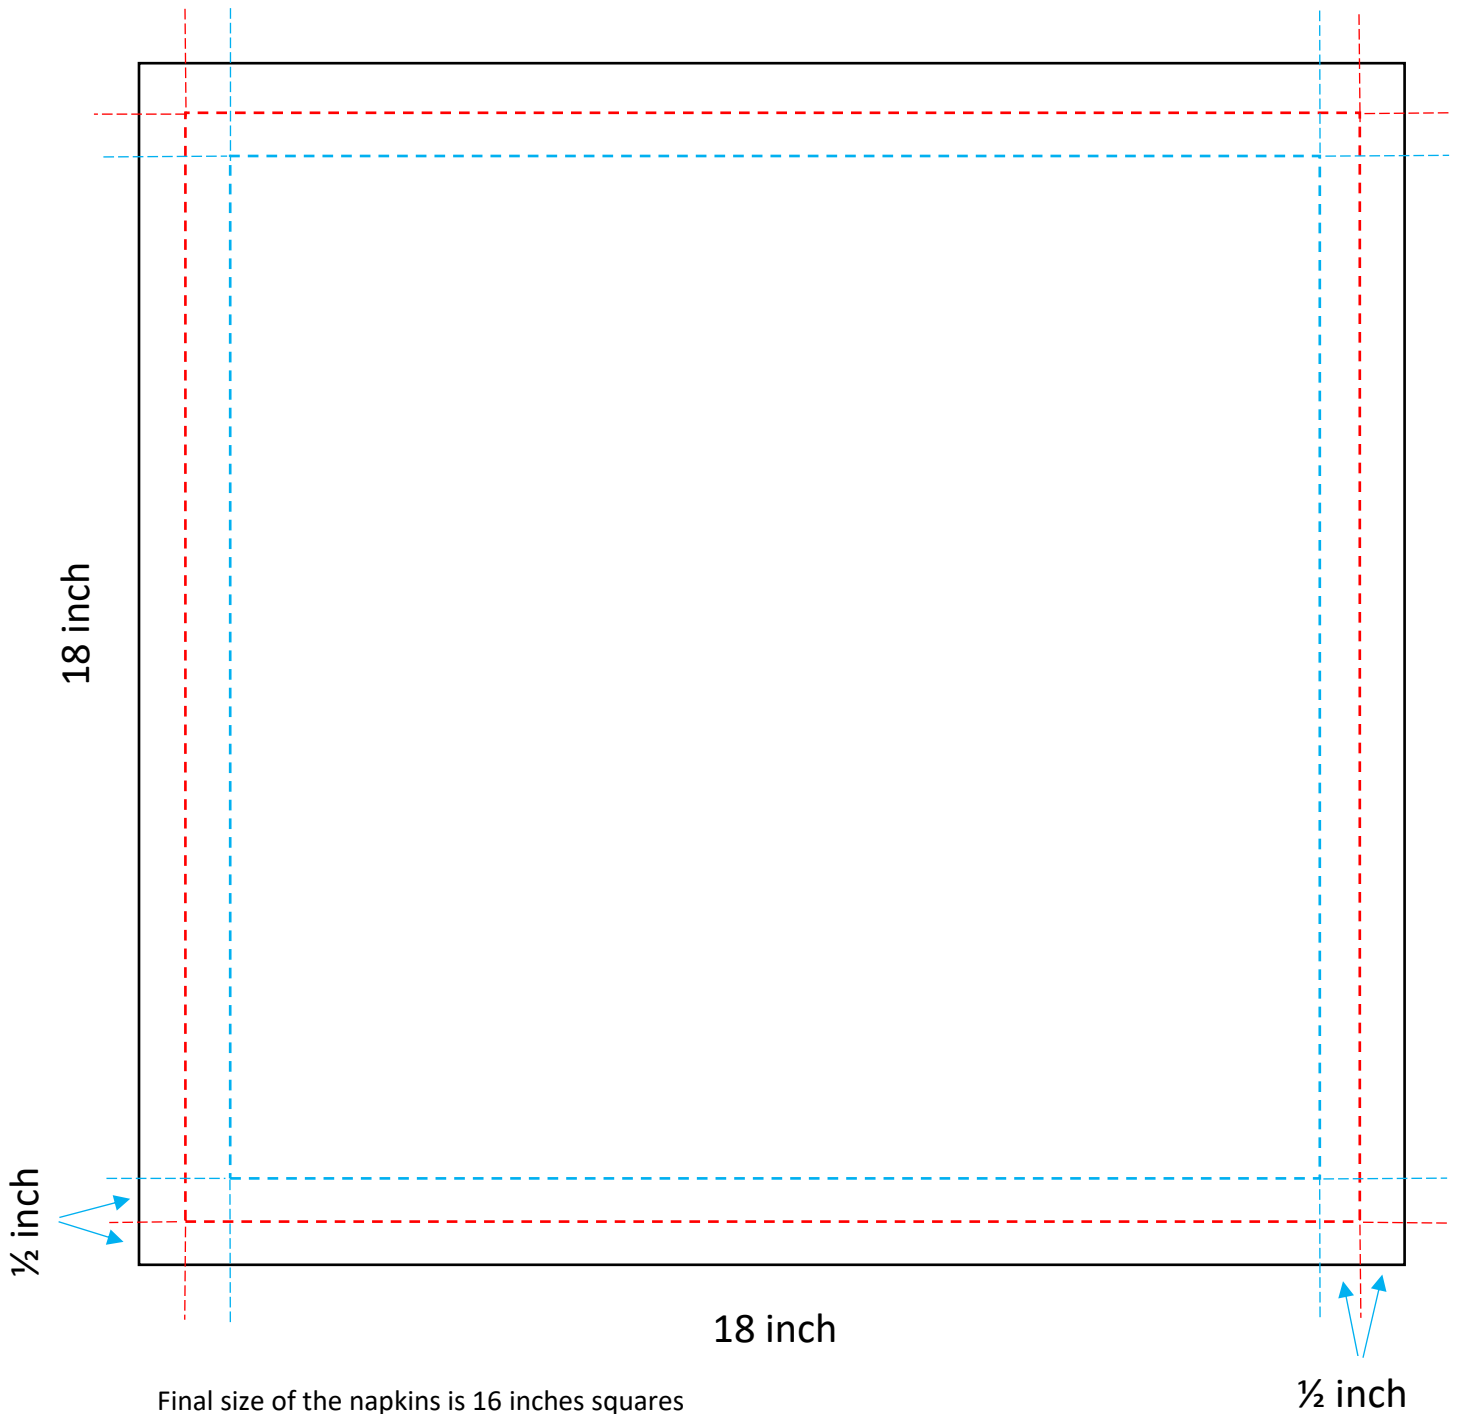

Handmade Mitered Corner Napkins

The dash lines are for the folding lines