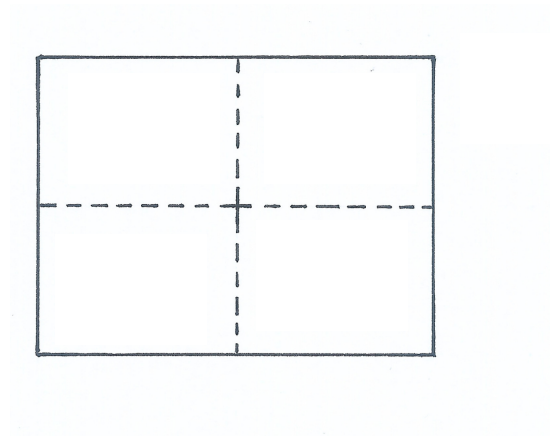

# Reverse Applique Template For The Belt Buckle Of Santa Belt Mug Rug

1.5" x 2" rectangle

© <https://craftyforhome.com>

Print the PDF on A4 size paper or 8.5" x 11".  
Set the printer to Fit, Auto, Scale: 97%

Cut the template along the solid line