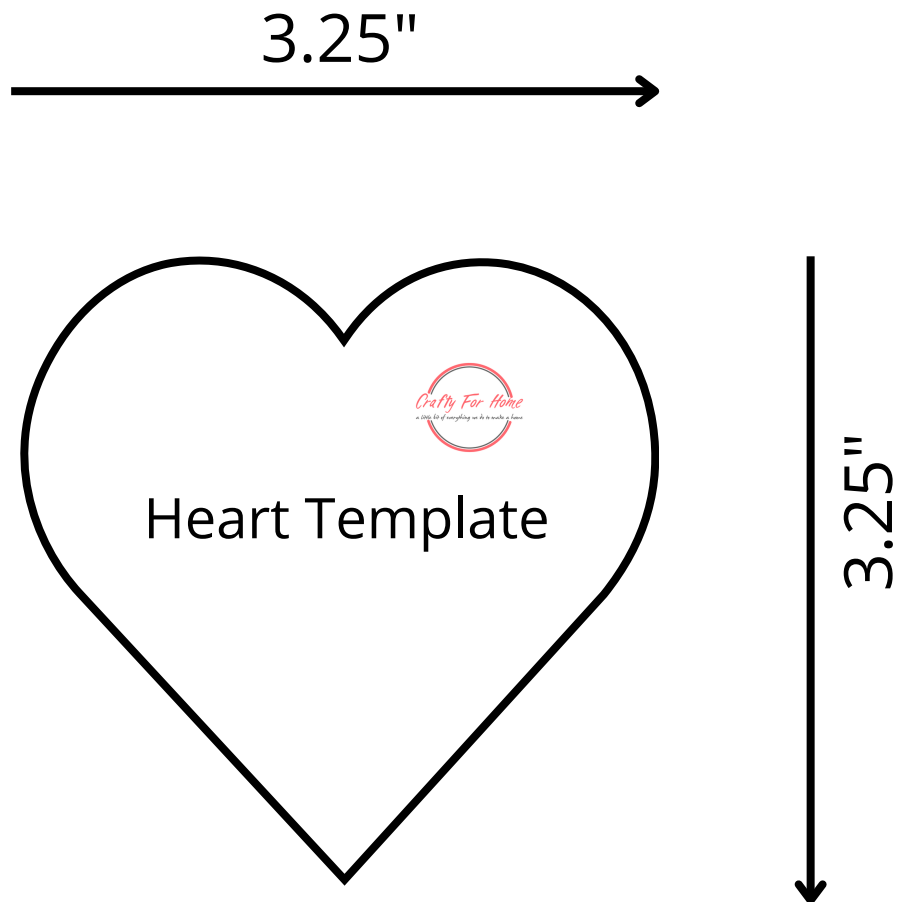

Reverse Applique Heart Coaster

© <https://craftyforhome.com>

Print the PDF on A4 size paper or 8.5" x 11".

Set the printer to Fit, Auto, Scale: 97%

- Copyright © 2024 by Ina Wrobel, Crafty For Home
- The pattern is intended for personal use only.
- It may not be copied, mass-produced, or sold.